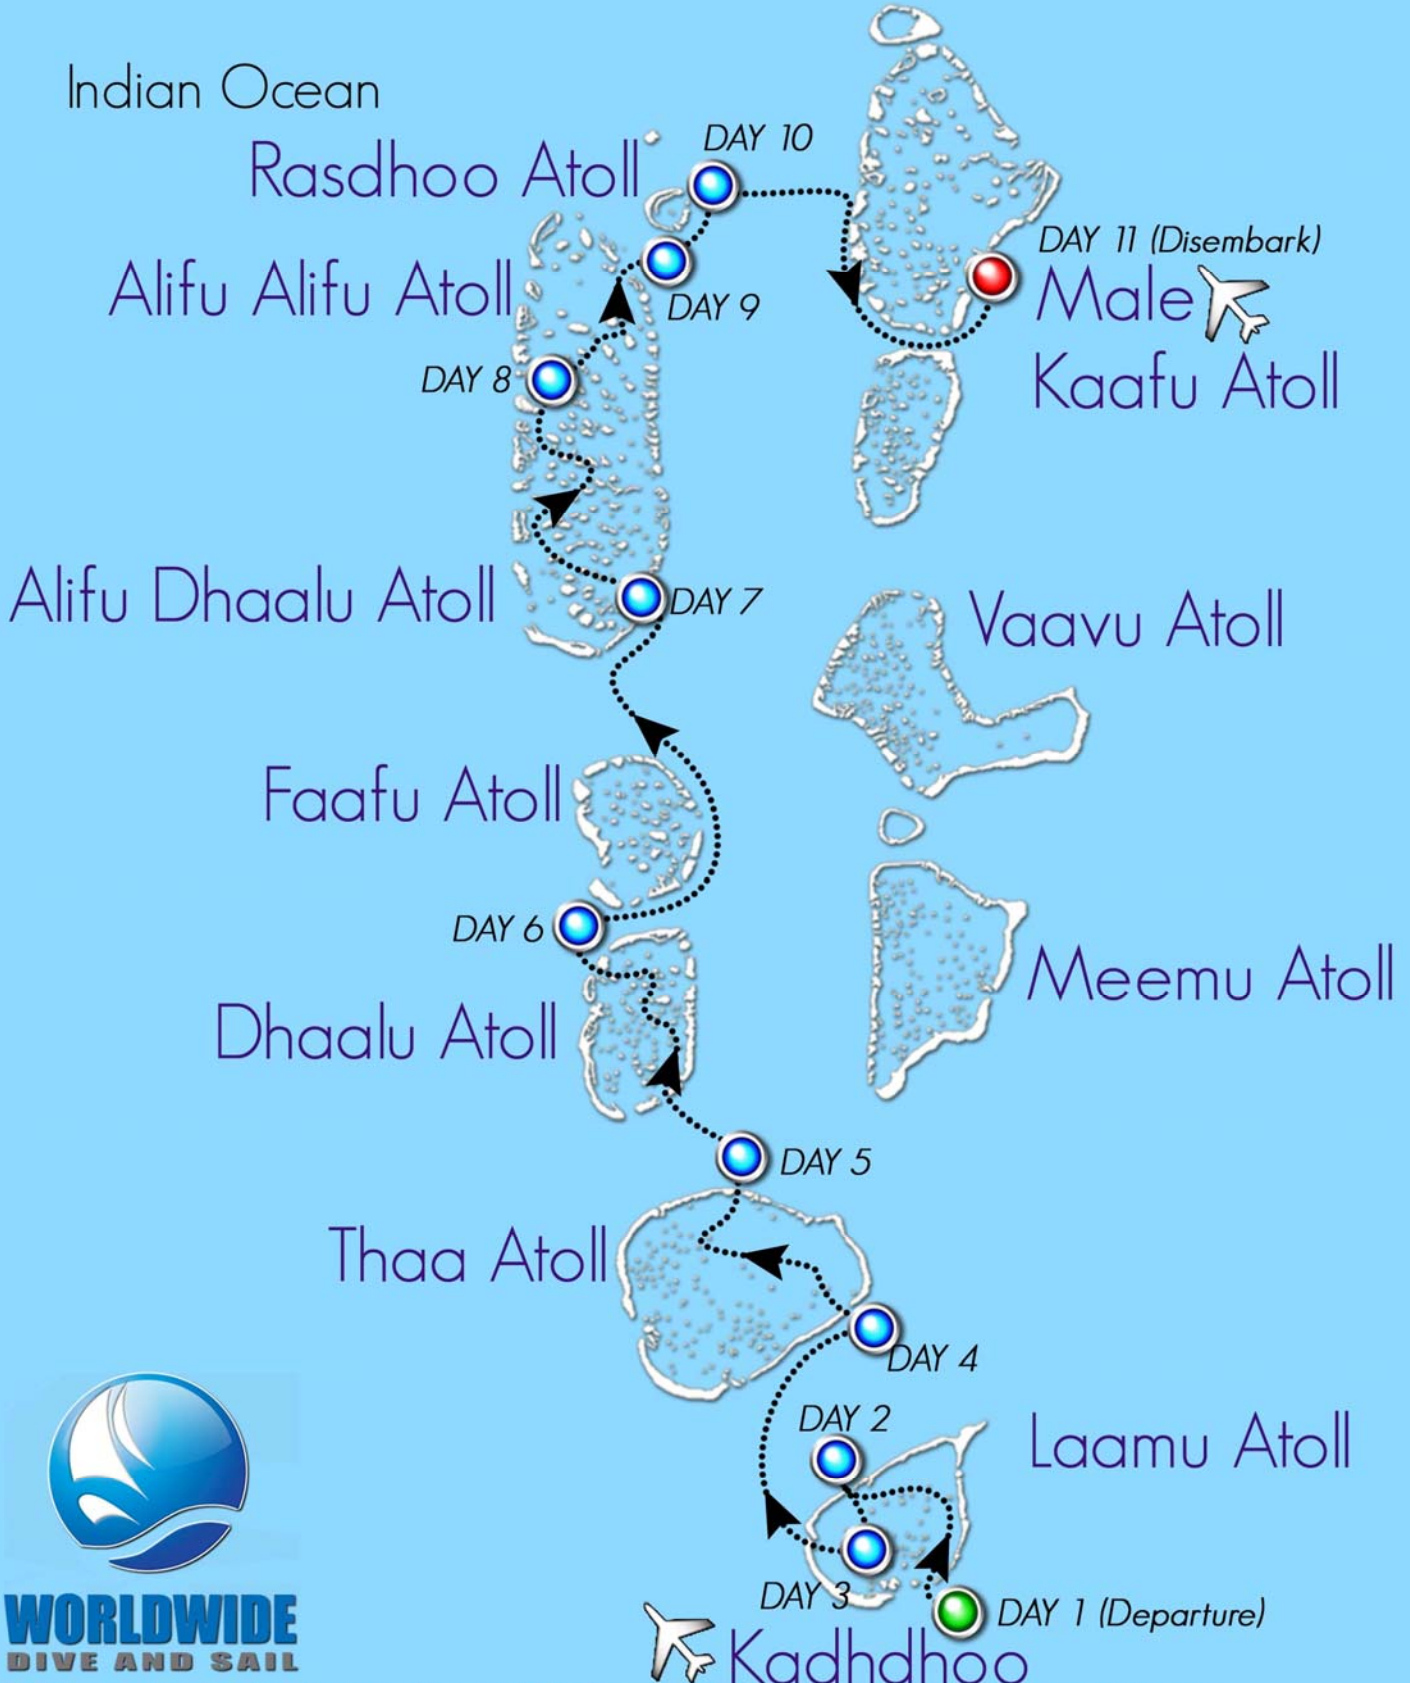

MALDIVES INDIAN OCEAN

13 to 25 March 2013

Tour Leader: *Xavier*

13 days / 12 nights Ex Melbourne

From

Diver **\$6,397** per person

Price Includes:

- Return flights ex. Melbourne to Male via Singapore flying with **Singapore Airlines**
- 1 Night twin share acc. **The Hulhule Island Hotel - Male**
- One way flight Ex Male to Kadhdhoo
- 10 nights twin share acc. aboard **The Maldives Siren**
- All meals , tea, coffee, fruit juice, soft drinks and beer
- Up to 34 dives , including 5 night dives
- Free Nitrox for Nitrox certified divers
- 1 day room - twin share at **The Hulehule island Hotel—Male**
- Australian Departure tax

DIVE 
ADVENTURES

Lic. No. ZTA 003537

YOUR DIVING HOLIDAY SPECIALIST

www.diveadventures.com.au

The Maldive Islands Central Route B 10 nights

Indian Ocean

WORLDWIDE
DIVE AND SAIL

Kadhdhoo

Trip itinerary is subject to change in the event of adverse weather conditions or unforeseen circumstances.

SY Maldives Siren

Upper Deck

Lower Accommodation Deck