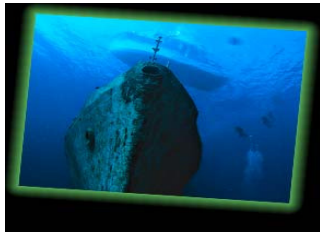

Exploring Beyond the Surface

SSI Continuing Education

Wreck Diving

Wreck diving is a specialized area of scuba diving that can be enjoyed by all divers, in all areas of the world. It offers a new outlet for adventure and helps satisfy the diver's natural curiosity by allowing a glimpse at our past. Discover how fascinating wreck research can be, whilst learning how to select the best wreck sites and equipment for your skill level. Wreck diving will open up a whole new world, but only if you're properly trained!

Theory training:

- Locating the wreck
- Selecting the best wreck sites
- Researching the shipwreck
- Acts of government that cover wreck diving
- Acts of government that cover artefact collecting
- Selecting the best equipment for your skill level
- Diving at a wreck site
- Handling situations that can arise
- Underwater communication techniques
- Mandatory equipment (reels, lights, slates, SMB's, redundant air supply systems)

Dives:

- Practical assessment of running and tying off lines
- Practical assessment of switching to redundant gas

- Practical assessment of buoyancy control
- Practical assessment of SMB (Surface marker buoy deployment)
- Surveying the wreck externally
- Preliminary safety assessment
- Preliminary orientation assessment
- Your Wreck diving course consists of 2 theory session, 1 pool session, 2 shore dives and 2 boat dives